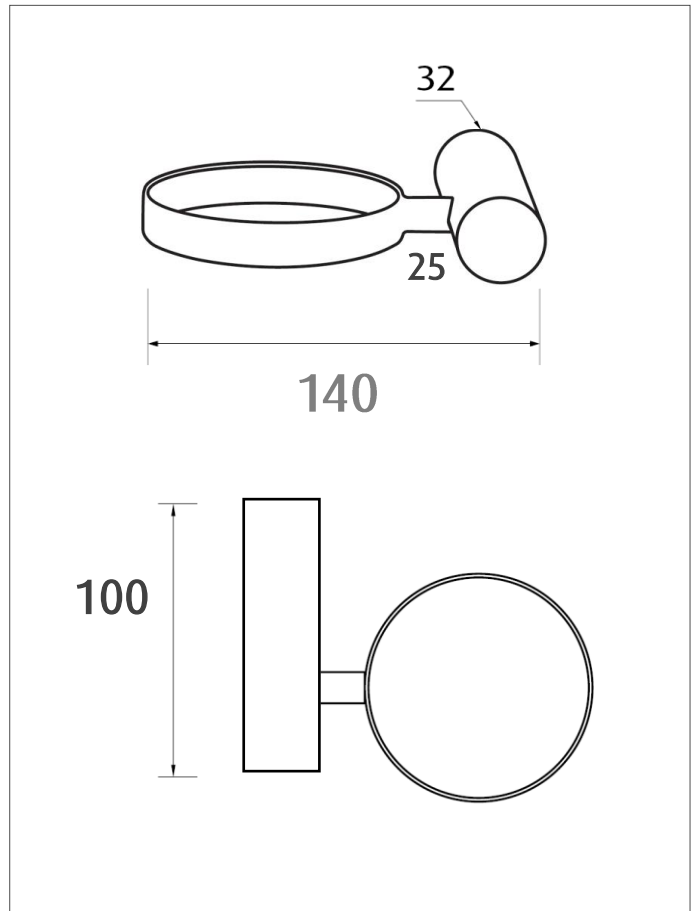

Toilet brush holder ROUND

Product code : BA10-11

140 (w) x 38 (h) x 100 (d) mm

Features:

Hand polished to a mirror finish • High grade stainless steel • Guaranteed for 5 years against manufacturing defects • Easily installed into new or existing homes

Note: Manufacturing tolerances could cause variances of ±5mm.