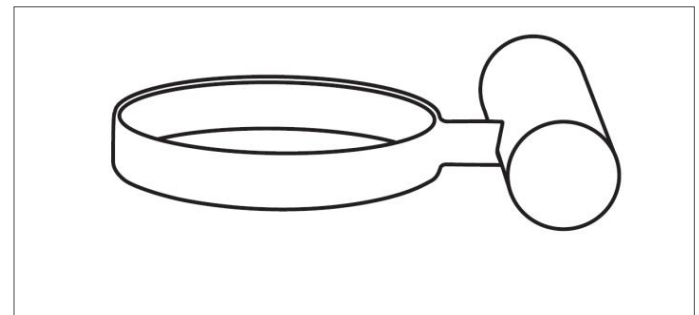

Toilet brush holder ROUND

Product code : BA10-11

140 (w) x 38 (h) x 100 (d) mm

Features:

Hand polished to a mirror finish • High grade stainless steel • Guaranteed for 5 years against manufacturing defects • Easily installed into new or existing homes

Note: Manufacturing tolerances could cause variances of ±5mm.