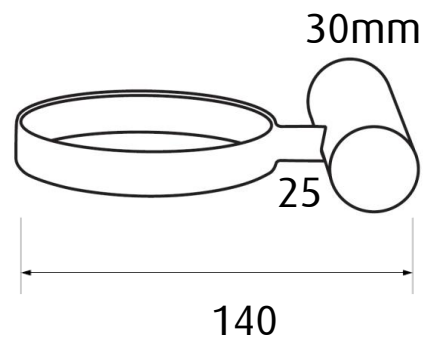

Toilet brush holder ROUND BLACK

Product code: BA10-11 BLACK

140 (w) x 38 (h) x 100 (d) mm

Features: High grade stainless steel with a matt black finish • Guaranteed for 5 years against manufacturing defects • Easily installed into new or existing homes

Note: Manufacturing tolerances could cause variances of ± 5 mm.

NEW ZEALAND PHONE 0800 805 558 EMAIL info@tbw.co.nz www.tbw.co.nz

AUSTRALIA PHONE 1300 62 11 51 EMAIL info@formebathroomcollection.com.au www.formebathroomcollection.com.au