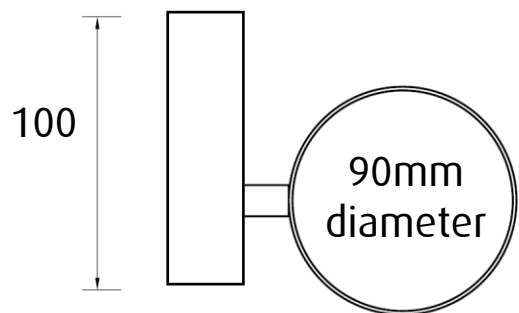

Toilet brush holder ROUND BLACK

Product code: BA10-11 BLACK

140 (w) x 38 (h) x 100 (d) mm

Features: High grade stainless steel with a matt black finish • Guaranteed for 5 years against manufacturing defects • Easily installed into new or existing homes